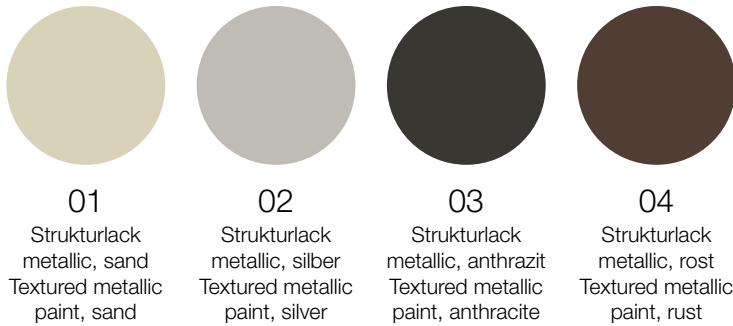

Table top Solid wood, selection, 28 mm
Edge K 60 or K 63
Edge detail Radius 1 or 5 cm
Surface Lacquered, oiled or soaped
Base Legs and connecting supports in solid wood, the same as the table top
 Nodules in cast steel (and a steel plate connecting ring for the round table), textured metallic finish in 4 colours: sand, rust, anthracite and silver

Aussenkorpus Massivholz, brettverleimt, 24 mm
Kante K 60 oder K 63
Oberfläche lackiert, geölt oder geseift
Innenkorpus Schieferschwarz lackiert
Front Strukturlack metallic in 4 Farben wählbar: Sand, Rost, Anthrazit oder Silber
Sockel schwarzer, zurückversetzter Blindsockel (Höhe 4 cm) oder zurückversetzter Sockel (Höhe 12 cm) in Strukturlack metallic in 4 Farben wählbar: Sand, Rost, Anthrazit oder Silber

Outer body Solid wood, selection, 24 mm thickness
Edge K 60 or K63
Surface Lacquered, oiled or soaped
Inner body Slate black lacquered
Front Textured metallic paint in 4 colours: sand, rust, anthracite and silver
Base With black set-back hidden base (height 4 cm); or with set-back base (height 12 cm), both textured metallic finish in 4 colours: sand, rust, anthracite or silver

Design Dante Bonuccelli

Design Dante Bonuccelli

Basisfarben | Basic colours

Die 4 Strukturlacktöne sind die Standardfarben der Kollektion X2. Weitere Basis- und Akzentfarben möglich.

The 4 textured paint shades are the X2 collection's standard colours. Additional basic and accent colours are available on request.