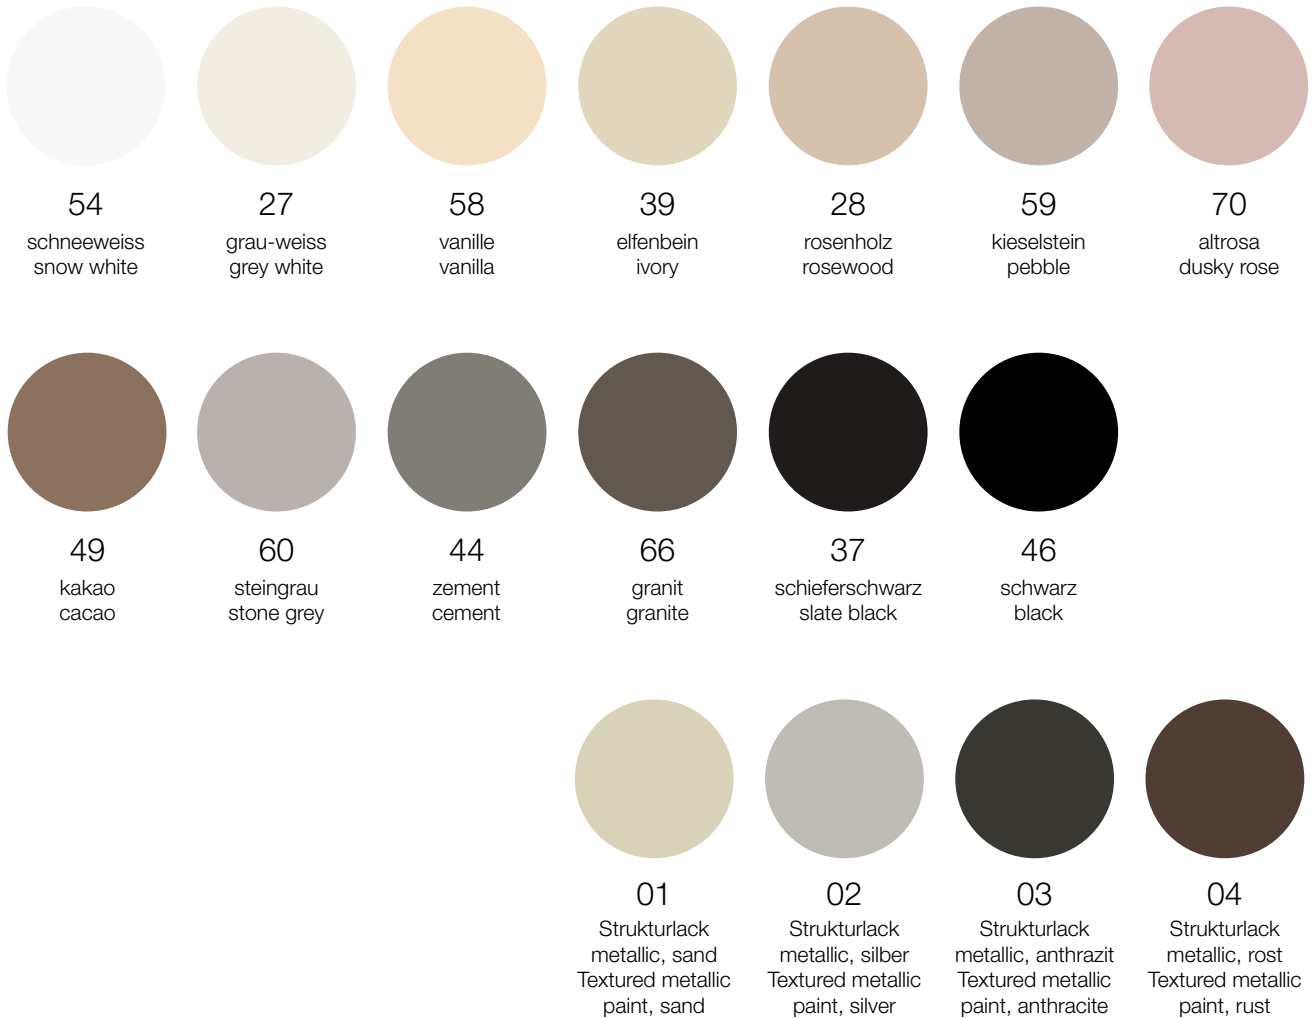

Länge 440 bis 470 cm: Steg 2 x 145 cm
 Länge 560 bis 590 cm: Steg 2 x 200 cm
 Länge 660 bis 670 cm: Steg 2 x 240 cm

Length 440 to 470 cm: bar 2 x 145 cm
 Length 560 to 590 cm: bar 2 x 200 cm
 Length 660 to 670 cm: bar 2 x 240 cm

Basisfarben | Basic colours

Akzentfarben | Accent colours

**Alle abgebildeten
Farben/Strukturen nicht bindend**
All printed colours/textures
cannot be regarded as binding

Farbauswahl zeitlich vorbehalten
Colour selection: subject to change
without notice

The following types of wood are also available in a “naturart” version: heartwood beech, elm, sycamore, oak and European walnut. The “naturart” woods display exposed natural features such as cracks or knots for a strongly expressive visual effect.