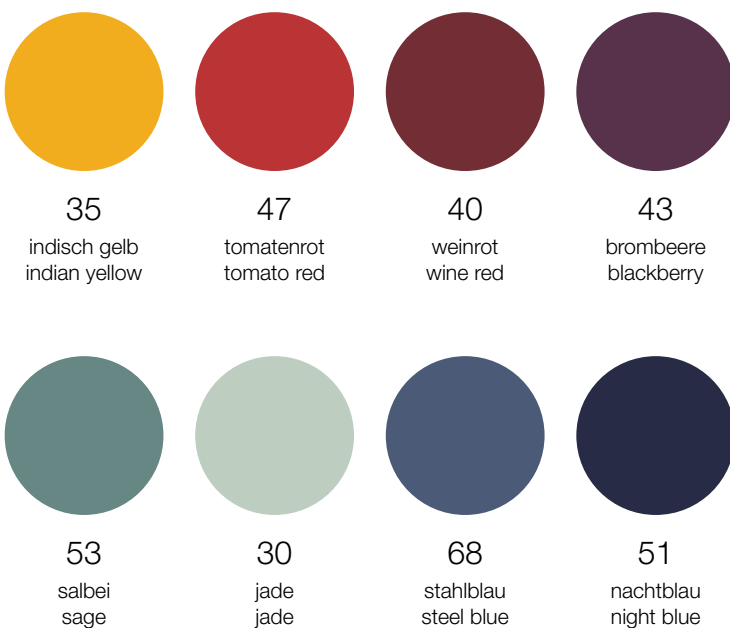

Länge 480 bis 510 cm: Steg 2 x 160 cm
 Länge 600 bis 630 cm: Steg 2 x 220 cm
 Länge 680 bis 690 cm: Steg 2 x 250 cm

Length 480 to 510 cm: bar 2 x 160 cm
 Length 600 to 630 cm: bar 2 x 220 cm
 Length 680 to 690 cm: bar 2 x 250 cm

Basisfarben | Basic colours

Akzentfarben | Accent colours

**Alle abgebildeten
Farben/Strukturen nicht bindend**
All printed colours/textures
cannot be regarded as binding

Farbauswahl zeitlich vorbehalten
Colour selection: subject to change
without notice

The following types of wood are also available in a “naturart” version: heartwood beech, elm, sycamore, oak and European walnut. The “naturart” woods display exposed natural features such as cracks or knots for a strongly expressive visual effect.