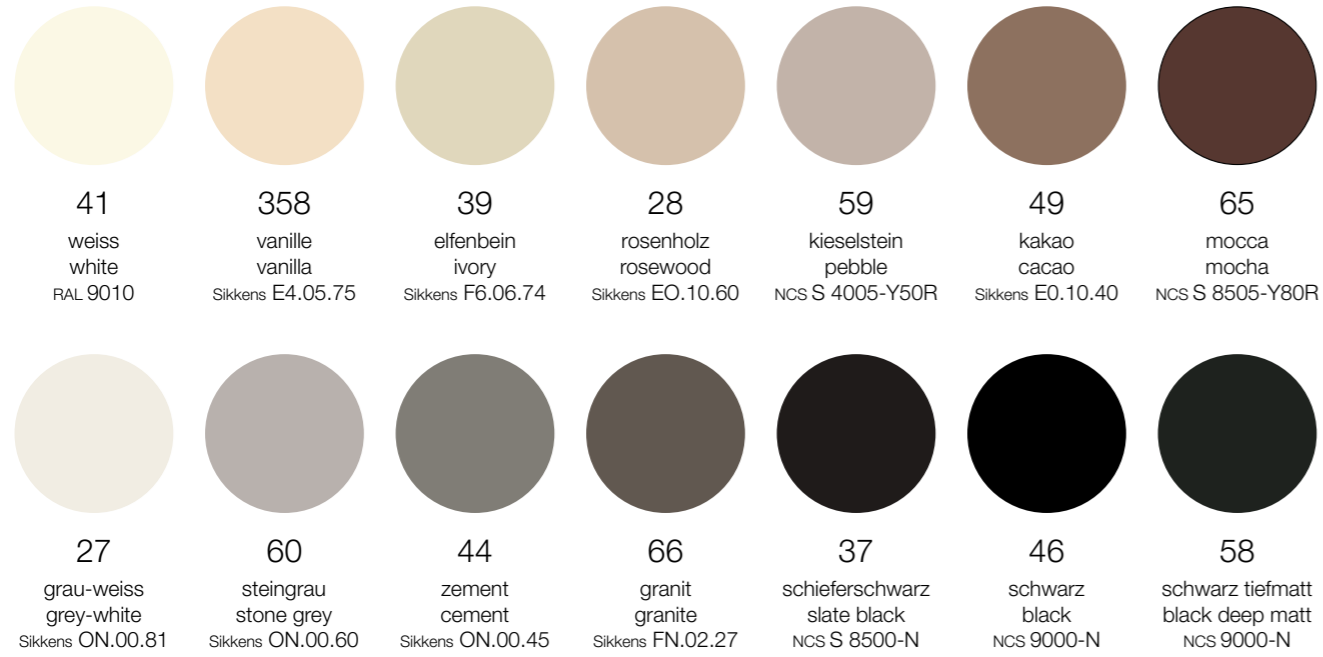

FARBENVIELFALT | VARIETY OF COLOURS

Basisfarben | Basic colours